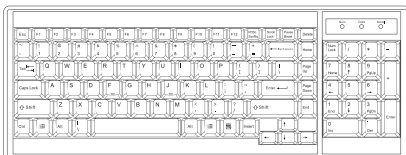

DVI-D KVM	IP	Remote	12-port
	0	0	DF117 - 1201D

DVI-D USB KVM Cable

Resolution Support **: 16:10 - max. 1920 x 1200
16:9 - max. 1920 x 1080
4:3 - max. 1600 x 1200

CI - 6 (6 ft)
CI - 15 (15 ft)

Cat6 Matrix KVM	IP	Remote	8-port	16-port	32-port
	1	1	-	DF117 - MU1P1613	DF117 - MU1P3213
	2	1	-	DF117 - MU1P1624	DF117 - MU1P3224
	0	1	-	DF117 - MU1602	DF117 - MU3202
	0	2	-	DF117 - MU1603	DF117 - MU3203
	0	3	-	DF117 - MU1604	DF117 - MU3204

Cat6 KVM Dongle

DG - 100C
USB-C dongle

DG - 100P
DP - USB dongle

DG - 100H
HDMI - USB dongle

DG - 100SD
DVI - USB dongle

DG - 100S
VGA - USB dongle

Resolution Support **: 16:10 - max. 1920 x 1200
16:9 - max. 1920 x 1080
4:3 - max. 1600 x 1200

Cat6 Combo KVM	IP	Remote	8-port	16-port	32-port
	1	0	DF117 - UIP802	DF117 - UIP1602	DF117 - UIP3202
	0	1	DF117 - U802	DF117 - U1602	DF117 - U3202
0	0	DF117 - U801	DF117 - U1601	DF117 - U3201	

DB-15 Combo KVM	IP	Remote	8-port
	1	0	DF117 - IP802
	0	1	DF117 - 802
0	0	DF117 - S801	

DB-15 VGA USB KVM Cable

CB - 6 (6 ft)

CB - 10 (10 ft)

CB - 15 (15 ft)

Resolution Support **: 16:10 - max. 1920 x 1200
16:9 - max. 1920 x 1080
4:3 - max. 1600 x 1200

IP Console

High Performance KVM Access Over IP

Connector :	RJ45
User management :	1 x active user, 15-user login
Network protocol :	DHCP / BOOTP / DNS
Security :	TLS 1.3, AES, LDAP, Active Directory (AD), HTTP(s)
Browser :	Chrome, Firefox, Edge, etc.
Resolution :	16:9 - max. 1920 x 1080 / 16:10 - max. 1920 x 1200 / 4:3 - max. 1600 x 1200

Standard Keyboard

Ge G keyboard with touchpad

Supporting layouts

America						
	U.S.					
EMEA						
	U.K.	Germany	France	Russia	Spain	Italy
Asia						
	Japan	Korea				

Keyboard Options

* US layout only

Me Mac keyboard with touchpad

Se S keyboard with touchpad