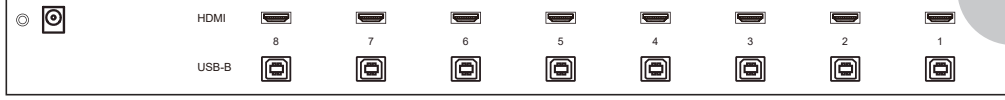

DK117 models w/ KVM

4K 60Hz KVM	IP	Remote	8-port
	0	0	DK117 - 801K

back

** Resolution related to LCD specification

4K KVM Cable	
CK - 6P (6 ft) DP KVM cable	CK - 6D (6 ft) DVI-D KVM cable
Resolution	16:9 - max. 3840 x 2160
Support ** :	16:10 - max. 1920 x 1200
	4:3 - max. 1600 x 1200