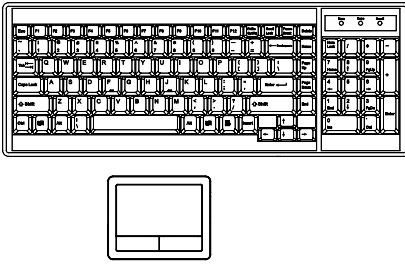

Standard Keyboard

Ge G keyboard with touchpad

Supporting layouts

America		U.S.
EMEA		U.K. Germany France Russia Spain Italy
Asia		Japan Korea

Keyboard Options

* US layout only

Me Mac keyboard with touchpad

Se S keyboard with touchpad