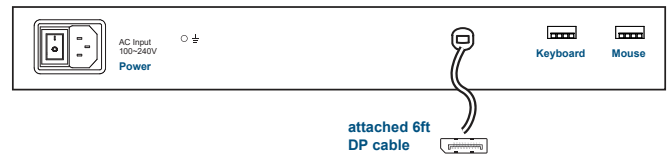

Benefits

- ▶ 1U 17" 4K LCD console drawer
- ▶ Dual slide - LCD and keyboard slide independently
- ▶ 3840 x 2160@60Hz native resolution / 16.7M colors (8-bit)
- ▶ 1920 x 1080 & 1920 x 1200 resolution support
- ▶ Display port 1.2 video input / USB KB/MS
- ▶ Built-in dual stereo speakers
- ▶ One Man installation design
- ▶ Enhanced aesthetics with molded front handle and two point lock
- ▶ 2-year standard warranty (upgradable up to 5 years)

Options

- HDMI 2.0 video input * (**HDMI**)
- 3G / HD / SD-SDI Broadcast-grade input (**SDI**)
- DC power : 12V / 24V / 48V / 125V
- MAC or SUN Micro keyboard options available

* with 2 x USB cable for keyboard & mouse

LCD Panel

Panel size (diagonal)	17.3"
Native resolution	3840 x 2160@60Hz
Brightness (cd/m ²)	400
Contrast ratio (typ.)	1000 : 1
Colors	16.7 M, 8-bit
Viewing angle (L/R/U/D)	89/89/89/89
Response time (ms)	16
Dot pitch (mm)	0.0995
Display area (mm)	382.12H x 214.94V
Surface treatment	Anti-glare
Surface hardness	3H
Backlight type	LED
MTBF (hrs)	15,000