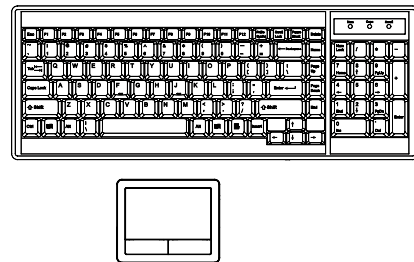

DVI-D KVM	IP	Remote	12-port
	0	0	DX117 - 1201D

DVI-D USB KVM Cable

Resolution: 16:10 - max. 1920 x 1200
Support **: 16:9 - max. 1920 x 1080
4:3 - max. 1600 x 1200

CI - 6 (6 ft)
CI - 15 (15 ft)

Cat6 Matrix KVM	IP	Remote	8-port	16-port	32-port
	1	1	-	DX117 - MUIP1613	DX117 - MUIP3213
	2	1	-	DX117 - MUIP1624	DX117 - MUIP3224
	0	1	-	DX117 - MU1602	DX117 - MU3202
	0	2	-	DX117 - MU1603	DX117 - MU3203
	0	3	-	DX117 - MU1604	DX117 - MU3204

Cat6 KVM Dongle

DG - 100C USB-C dongle
DG - 100P DP - USB dongle
DG - 100H HDMI - USB dongle
DG - 100SD DVI - USB dongle
DG - 100S VGA - USB dongle

Resolution: 16:10 - max. 1920 x 1200
Support **: 16:9 - max. 1920 x 1080
4:3 - max. 1600 x 1200

Cat6 Combo KVM	IP	Remote	8-port	16-port	32-port
	1	0	DX117 - UIP802	DX117 - UIP1602	DX117 - UIP3202
	0	1	DX117 - U802	DX117 - U1602	DX117 - U3202
	0	0	DX117 - U801	DX117 - U1601	DX117 - U3201

DB-15 Combo KVM	IP	Remote	8-port
	1	0	DX117 - IP802
	0	1	DX117 - 802
	0	0	DX117 - S801

DB-15 VGA USB KVM Cable

Resolution: 16:10 - max. 1920 x 1200
Support **: 16:9 - max. 1920 x 1080
4:3 - max. 1600 x 1200

CB - 6 (6 ft)
CB - 10 (10 ft)
CB - 15 (15 ft)

IP Console

High Performance KVM Access Over IP

Connector : RJ45
User management : 1 x active user, 15-user login
Network protocol : DHCP / BOOTP / DNS
Security : TLS 1.3, AES, LDAP, Active Directory (AD), HTTP(s)
Browser : Chrome, Firefox, Edge, etc.
Resolution : 16:9 - max. 1920 x 1080 / 16:10 - max. 1920 x 1200 / 4:3 - max. 1600 x 1200

Standard Keyboard

Ge G keyboard with touchpad

Supporting layouts

America U.S.

EMEA U.K. Germany France Russia Spain Italy

Asia Japan Korea

Keyboard Options

* US layout only

Me Mac keyboard with touchpad

Se S keyboard with touchpad