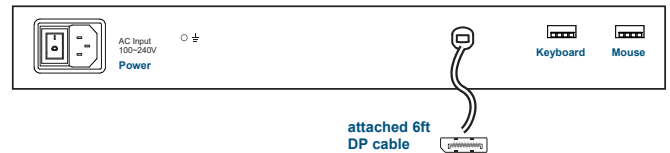

Product Specifications

Console Port	
Video input attached 6ft DP cable	Display port 1.2
KB / MS bundled 6ft USB cable x 2	USB type A

Video Option		
Digital	HDMI	HDMI 2.0 / HDCP 2.2

LCD Panel	
Panel size (diagonal)	23.8"
Native resolution	3840 x 2160@60Hz
Brightness (cd/m²)	310
Contrast ratio (typ)	1000 : 1
Colors	1.07 Billion, 10-bit
Viewing angle (L/R/U/D)	89/89/89/89
Response time (ms)	25
Dot pitch (mm)	0.13725
Display area (mm)	527.04H x 296.46V
Surface treatment	Anti-glare
Surface hardness	3H
Backlight type	LED
MTBF (hrs)	30,000

Power		
Input	Auto-sensing 100 to 240VAC, 50 / 60Hz	
Consumption (console / KVM)	Screen on	Max. 43W / Max. 54W
	Power saving mode	Max. 2W / Max. 18W
	Power button off	Max. 1W / Nil

Physical			
Product (W x D x H)	Single console	442 x 690 x 44 mm 17.4 x 27.2 x 1.73 inch	
	Console w/ KVM	442 x 750 x 44 mm 17.4 x 29.5 x 1.73 inch	
Packing (W x D x H)	Single console / Console w/ KVM	590 x 965 x 136 mm 23.2 x 38 x 5.4 inch	
	Net weight	Single console	15.3 kg / 33.7 lb
Console w/ KVM		16.1kg / 35.4 lb	
Gross weight	Single console	19.5 kg / 42.9 lb	
	Console w/ KVM	22 kg / 48.4 lb	

* All dimensions stated are subject to change if options are selected / integrated to base model part codes

Environment	
Operating temp.	0 to 55°C degree
Storage temp.	-20 to 60°C degree
Operating humidity	20~90%, non-condensing
Storage humidity	5 ~90%, non-condensing
Operating altitude	16,000 ft
Non-operating altitude	40,000 ft
Shock	10G acceleration (11ms duration)
Vibration	10~300Hz 0.5G RMS random vibration

Mounting Distance	
Single console drawer	670 ~ 900 mm 26.4 ~ 35.4 inch
Console w/ KVM drawer	670 ~ 980 mm 26.4 ~ 38.6 inch

Compliance	
EMC	FCC & CE
Safety	CE / LVD & UKCA
Environment	RoHS3 & REACH