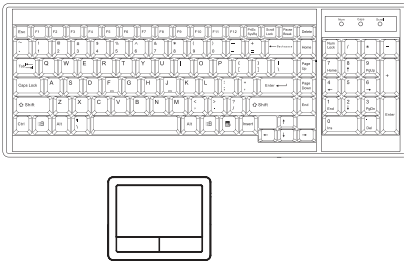

Standard Keyboard

Ge G keyboard with touchpad