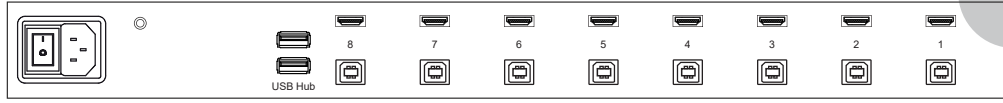

K123 models w/ KVM

For right side open - Add **R** at the end of the model no.
sample : K123-801**KR**

4K 60Hz KVM	IP	Remote	8-port
	0	0	K123 - 801K

** Resolution related to LCD specification

4K KVM Cable	
CK - 6P (6 ft) DP KVM cable	CK - 6H (6 ft) HDMI KVM cable
Resolution	16:9 - max. 3840 x 2160
Support ** :	16:10 - max. 1920 x 1200
	4:3 - max. 1600 x 1200