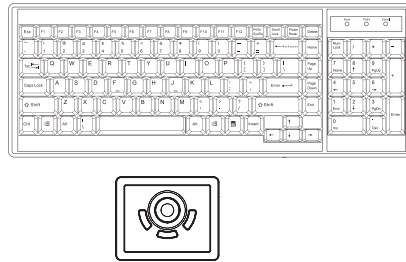

Gb G keyboard with trackball