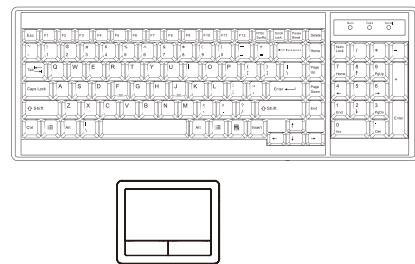

Cat6 Matrix KVM	IP	Remote	8-port	16-port	32-port
	1	1	-	X117 - MUIP1613	X117 - MUIP3213
	2	1	-	X117 - MUIP1624	X117 - MUIP3224
	0	1	-	X117 - MU1602	X117 - MU3202
	0	2	-	X117 - MU1603	X117 - MU3203
	0	3	-	X117 - MU1604	X117 - MU3204

Cat6 KVM Dongle

DG - 100C
USB-C dongle

DG - 100P
DP - USB dongle

DG - 100H
HDMI - USB dongle

DG - 100SD
DVI - USB dongle

DG - 100S
VGA - USB dongle

Resolution Support **: 16:10 - max. 1920 x 1200
16:9 - max. 1920 x 1080
4:3 - max. 1600 x 1200

Cat6 Combo KVM	IP	Remote	8-port	16-port	32-port
	1	0	X117 - UIP802	X117 - UIP1602	X117 - UIP3202
	0	1	X117 - U802	X117 - U1602	X117 - U3202
	0	0	X117 - U801	X117 - U1601	X117 - U3201

DB-15 Combo KVM	IP	Remote	8-port	16-port
	1	0	X117 - IP802	X117 - IP1602
	0	1	X117 - 802	X117 - 1602
0	0	X117 - S801	X117 - S1601	

DB-15 VGA USB KVM Cable

CB - 6 (6 ft)

CB - 10 (10 ft)

CB - 15 (15 ft)

Resolution Support **: 16:10 - max. 1920 x 1200
16:9 - max. 1920 x 1080
4:3 - max. 1600 x 1200

DB-15 USB Hub KVM	IP	Remote	8-port
	1	0	X117 - IP802H
	0	1	X117 - 802H
0	0	X117 - 801H	

IP Console

High Performance KVM Access Over IP

Connector :	RJ45
User management :	1 x active user, 15-user login
Network protocol :	DHCP / BOOTP / DNS
Security :	TLS 1.3, AES, LDAP, Active Directory (AD), HTTP(s)
Browser :	Chrome, Firefox, Edge, etc.
Resolution :	16:9 - max. 1920 x 1080 / 16:10 - max. 1920 x 1200 / 4:3 - max. 1600 x 1200

Standard Keyboard

Ge G keyboard with touchpad

Gb G keyboard with trackball

Supporting layouts

America	 U.S.
EMEA	 U.K. Germany France Russia Spain Italy
Asia	 Japan Korea

Keyboard Options

* US layout only

Me Mac keyboard with touchpad

Se S keyboard with touchpad

Mb Mac keyboard with trackball

Sb S keyboard with trackball