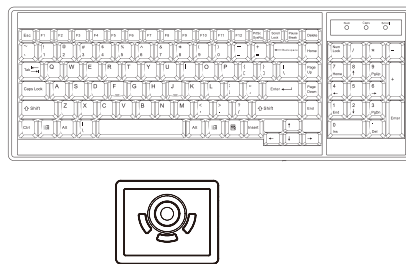

Cat6 Matrix KVM	IP	Remote	8-port	16-port	32-port
	1	1	-	X117 - MUIP1613	X117 - MUIP3213
	2	1	-	X117 - MUIP1624	X117 - MUIP3224
	0	1	-	X117 - MU1602	X117 - MU3202
	0	2	-	X117 - MU1603	X117 - MU3203
	0	3	-	X117 - MU1604	X117 - MU3204

Cat6 KVM Dongle

DG - 100C
USB-C dongle

DG - 100P
DP - USB dongle

DG - 100H
HDMI - USB dongle

DG - 100SD
DVI - USB dongle

DG - 100S
VGA - USB dongle

Resolution Support **: 16:10 - max. 1920 x 1200
16:9 - max. 1920 x 1080
4:3 - max. 1600 x 1200

Cat6 Combo KVM	IP	Remote	8-port	16-port	32-port
	1	0	X117 - UIP802	X117 - UIP1602	X117 - UIP3202
	0	1	X117 - U802	X117 - U1602	X117 - U3202
	0	0	X117 - U801	X117 - U1601	X117 - U3201

DB-15 Combo KVM	IP	Remote	8-port	16-port
	1	0	X117 - IP802	X117 - IP1602
	0	1	X117 - 802	X117 - 1602
0	0	X117 - S801	X117 - S1601	

DB-15 VGA USB KVM Cable

CB - 6 (6 ft)

CB - 10 (10 ft)

CB - 15 (15 ft)

Resolution Support **: 16:10 - max. 1920 x 1200
16:9 - max. 1920 x 1080
4:3 - max. 1600 x 1200

DB-15 USB Hub KVM	IP	Remote	8-port
	1	0	X117 - IP802H
	0	1	X117 - 802H
0	0	X117 - 801H	

IP Console

High Performance KVM Access Over IP

Connector :	RJ45
User management :	1 x active user, 15-user login
Network protocol :	DHCP / BOOTP / DNS
Security :	TLS 1.3, AES, LDAP, Active Directory (AD), HTTP(s)
Browser :	Chrome, Firefox, Edge, etc.
Resolution :	16:9 - max. 1920 x 1080 / 16:10 - max. 1920 x 1200 / 4:3 - max. 1600 x 1200

Standard Keyboard

Ge G keyboard with touchpad

Gb G keyboard with trackball

Supporting layouts

America	 U.S.
EMEA	 U.K. Germany France Russia Spain Italy
Asia	 Japan Korea

Keyboard Options

* US layout only

Me Mac keyboard with touchpad

Se S keyboard with touchpad

Mb Mac keyboard with trackball

Sb S keyboard with trackball