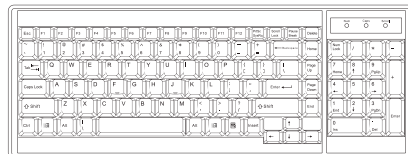

Gb G keyboard with trackball