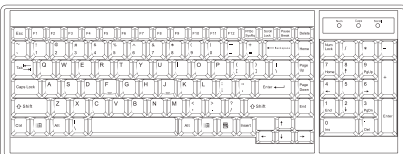

DVI-D USB KVM Cable

Resolution Support **: 16:10 - max. 1920 x 1200
16:9 - max. 1920 x 1080
4:3 - max. 1600 x 1200

CI - 6 (6 ft)
CI - 15 (15 ft)

Cat6 Matrix KVM	Remote	8-port	16-port	32-port	
	1	1	-	X124 - MUIP1613	X124 - MUIP3213
	2	1	-	X124 - MUIP1624	X124 - MUIP3224
	0	1	-	X124 - MU1602	X124 - MU3202
	0	2	-	X124 - MU1603	X124 - MU3203
	0	3	-	X124 - MU1604	X124 - MU3204

Cat6 KVM Dongle

DG - 100C
USB-C dongle

DG - 100P
DP - USB dongle

DG - 100H
HDMI - USB dongle

DG - 100SD
DVI - USB dongle

DG - 100S
VGA - USB dongle

Resolution Support **: 16:10 - max. 1920 x 1200
16:9 - max. 1920 x 1080
4:3 - max. 1600 x 1200

Cat6 Combo KVM	Remote	8-port	16-port	32-port	
	1	0	X124 - UIP802	X124 - UIP1602	X124 - UIP3202
	0	1	X124 - U802	X124 - U1602	X124 - U3202
	0	0	X124 - U801	X124 - U1601	X124 - U3201

DB-15 Combo KVM	Remote	8-port	16-port	
	1	0	X124 - IP802	X124 - IP1602
	0	1	X124 - 802	X124 - 1602
	0	0	X124 - S801	X124 - S1601

DB-15 VGA USB KVM Cable

CB - 6 (6 ft)

CB - 10 (10 ft)

CB - 15 (15 ft)

Resolution Support **: 16:10 - max. 1920 x 1200
16:9 - max. 1920 x 1080
4:3 - max. 1600 x 1200

DB-15 USB Hub KVM	Remote	8-port	
	1	0	X124 - IP802H
	0	1	X124 - 802H
	0	0	X124 - 801H

IP Console

High Performance KVM Access Over IP

Connector :	RJ45
User management :	1 x active user, 15-user login
Network protocol :	DHCP / BOOTP / DNS
Security :	TLS 1.3, AES, LDAP, Active Directory (AD), HTTP(s)
Browser :	Chrome, Firefox, Edge, etc.
Resolution :	16:9 - max. 1920 x 1080 / 16:10 - max. 1920 x 1200 / 4:3 - max. 1600 x 1200

Standard Keyboard

Ge G keyboard with touchpad